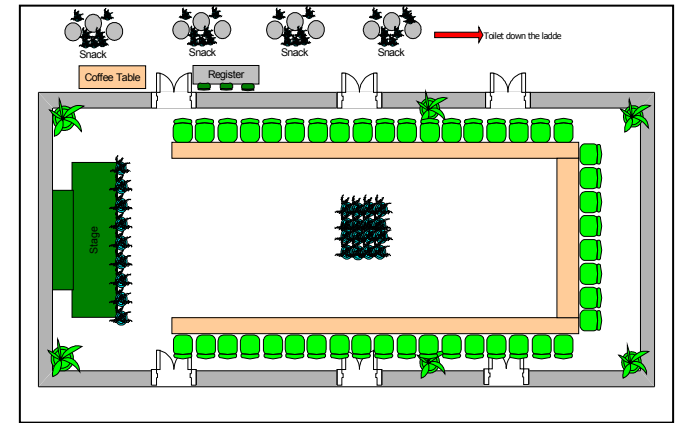

CAPACITY

ROOM	Rental Rate (Bath)	DIMENSIONS W x L x H	AREA (sq.m.)	Theater	Classroom	U Shape	I Shape	Buffet	Cocktail	Surface
Jade Ballroom		12 x 30 x 4.8	360	400	200	90	80	180	350	Carpet
Jade I		10 x 12 x 4.8	120	100	60	45	40	60	70	Carpet
Jade II		10 x 12 x 4.8	120	100	60	45	40	60	70	Carpet
Jade III		10 x 12 x 4.8	120	100	60	45	40	60	70	Carpet
Emerald		09 x 10 x 4.8	90	60	40	30	25	50	60	Carpet
Topaz I,II,III		09 x 24 x 2.3	216	250	120	80	70	140	250	Ceramic
Topaz I		08 x 09 x 2.3	72	70	30	30	25	40	50	Ceramic
Topaz II		08 x 09 x 2.3	72	70	30	30	25	40	50	Ceramic
Topaz III		08 x 09 x 2.3	72	70	30	30	25	40	50	Ceramic
Chom Talay				-	-	-	-	60	120	Ceramic
Pool				-	-	-	-	80	150	Ceramic
Lower Pool				-	-	-	-	100	200	Ceramic
Dragon horse		44.5 x 26.6	1179	-	-	-	-	600	1,000	Ceramic

Remark: All room above mention are included stage and head table

STANDARD ROOM SET UP

Classroom

Theater

U Shape

I Shape

Buffet

STANDARD EQUIPMENT INCLUDED

UPPER FLOOR MEETING ROOM FLOOR PLAN JADE BALLROOM

Jade I

- Screen 4 x 4 Meter
- Screen 3.5 x 3.5 Meter
- LCD Projector
- 120 sq.m.
- Ceiling 4.8 m.
- CCTV

Jade II

- Screen 3.5 x 3.5 Meter
- LCD Projector
- 120 sq.m.
- Ceiling 4.8 m.
- CCTV

Jade III

- Screen 4 x 4 Meter
- Screen 3.5 x 3.5 Meter
- LCD Projector
- 120 sq.m.
- Ceiling 4.8 m.
- CCTV

TOPAZ I,II,III

Topaz I

- Mobile Screen 2 x 1.6 x 2.40 Meter
- LCD Projector
- 72 sq.m.
- Ceiling 2.3 m.
- CCTV