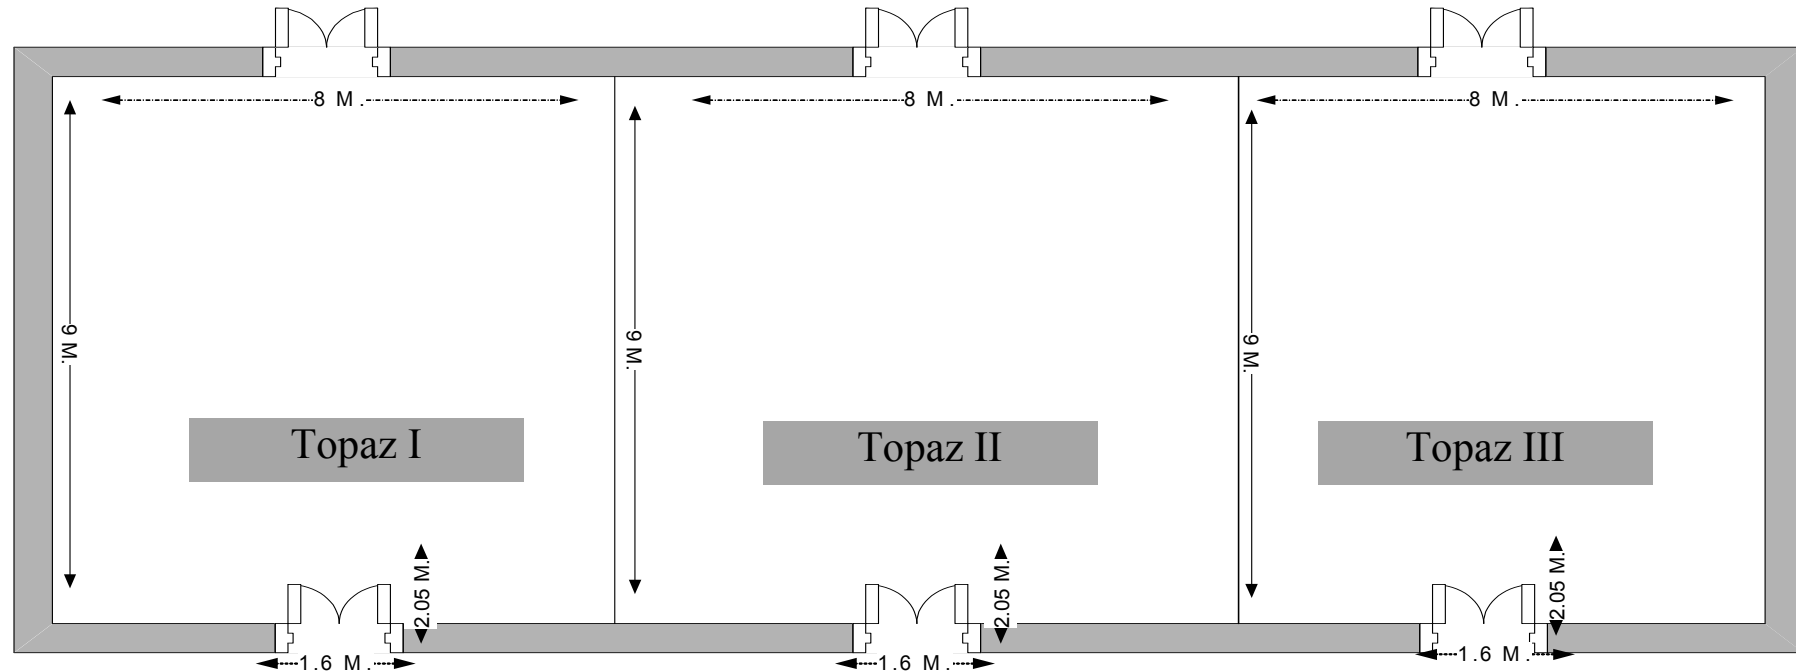

UPPER FLOOR MEETING ROOM FLOOR PLAN JADE BALLROOM

Jade I

- Screen 4 x 4 Meter
- Screen 3.5 x 3.5 Meter
- LCD Projector
- 120 sq.m.
- Ceiling 4.8 m.
- CCTV

Jade II

- Screen 3.5 x 3.5 Meter
- LCD Projector
- 120 sq.m.
- Ceiling 4.8 m.
- CCTV

Jade III

- Screen 4 x 4 Meter
- Screen 3.5 x 3.5 Meter
- LCD Projector
- 120 sq.m.
- Ceiling 4.8 m.
- CCTV

TOPAZ I,II,III

Topaz I

- Mobile Screen 2 x 1.6 x 2.40 Meter
- LCD Projector
- 72 sq.m.
- Ceiling 2.3 m.
- CCTV