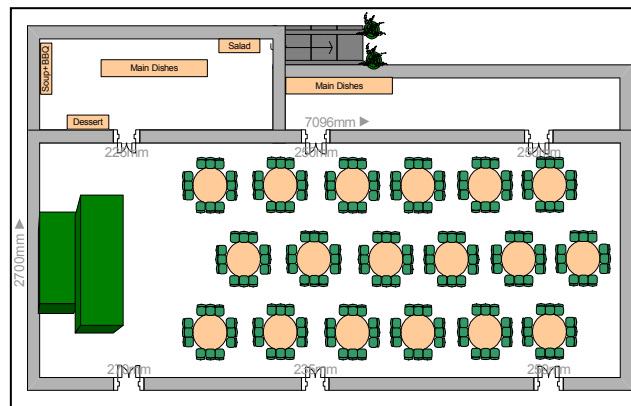

CAPACITY

ROOM	Rental Rate (Bath)	DIMENSIONS W x L x H	AREA (sq.m.)	Theater	Classroom	U Shape	I Shape	Buffet	Cocktail	Surface
Jade Ballroom		12 x 30 x 4.8	360	400	200	90	80	180	350	Carpet
Jade I		10 x 12 x 4.8	120	100	60	45	40	60	70	Carpet
Jade II		10 x 12 x 4.8	120	100	60	45	40	60	70	Carpet
Jade III		10 x 12 x 4.8	120	100	60	45	40	60	70	Carpet
Emerald		09 x 10 x 4.8	90	60	40	30	25	50	60	Carpet
Topaz I,II,III		09 x 24 x 2.3	216	250	120	80	70	140	250	Ceramic
Topaz I		08 x 09 x 2.3	72	70	30	30	25	40	50	Ceramic
Topaz II		08 x 09 x 2.3	72	70	30	30	25	40	50	Ceramic
Topaz III		08 x 09 x 2.3	72	70	30	30	25	40	50	Ceramic
Chom Talay				-	-	-	-	60	120	Ceramic
Pool				-	-	-	-	80	150	Ceramic
Lower Pool				-	-	-	-	100	200	Ceramic
Dragon horse		44.5 x 26.6	1179	-	-	-	-	600	1,000	Ceramic

Remark: All room above mention are included stage and head table

STANDARD ROOM SET UP

Classroom

Theater

U Shape

I Shape

Buffet

STANDARD EQUIPMENT INCLUDED

UPPER FLOOR MEETING ROOM FLOOR PLAN JADE BALLROOM

Jade I

- Screen 4 x 4 Meter
- Screen 3.5 x 3.5 Meter
- LCD Projector
- 120 sq.m.
- Ceiling 4.8 m.
- CCTV

Jade II

- Screen 3.5 x 3.5 Meter
- LCD Projector
- 120 sq.m.
- Ceiling 4.8 m.
- CCTV

Jade III

- Screen 4 x 4 Meter
- Screen 3.5 x 3.5 Meter
- LCD Projector
- 120 sq.m.
- Ceiling 4.8 m.
- CCTV

TOPAZ I,II,III

Topaz I

- Mobile Screen 2 x 1.6 x 2.40 Meter
- LCD Projector
- 72 sq.m.
- Ceiling 2.3 m.
- CCTV