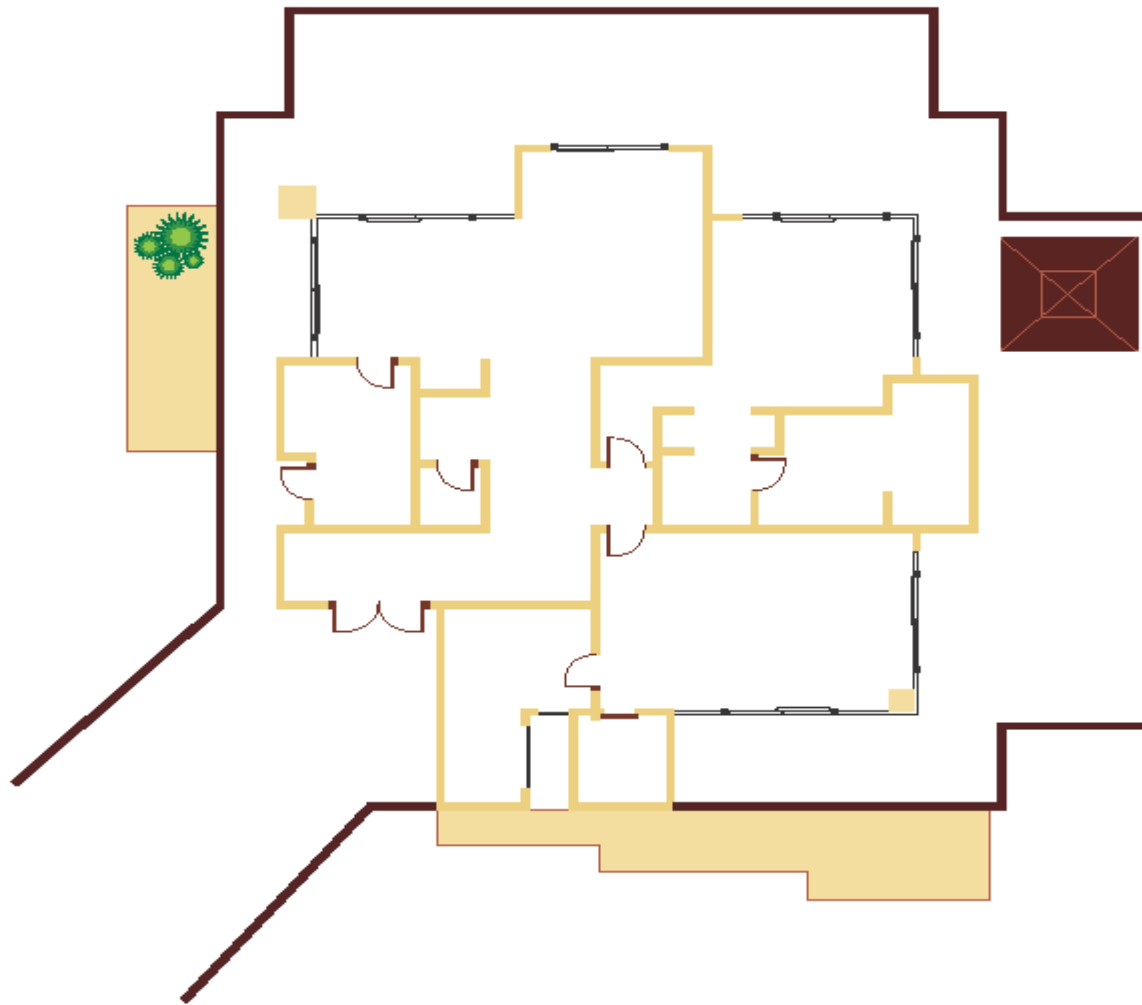

Topaz II

- Mobile Screen 2 x 1.6 x 2.40 Meter
- LCD Projector
- 72 sq.m.
- Ceiling 2.3 m.
- CCTV

Topaz III

- Mobile Screen 2 x 1.6 x 2.40 Meter
- LCD Projector
- 72 sq.m.
- Ceiling 2.3 m.
- CCTV

EMERALD

Emerald

- Fix Screen 3.5 x 3.5 Meter
- Mobile LCD Projector
- 90 sq.m.
- Ceiling 4.8 m.
- CCTV

DRAGON HORSE

Room 1722

Chom Talay

Lower Pool