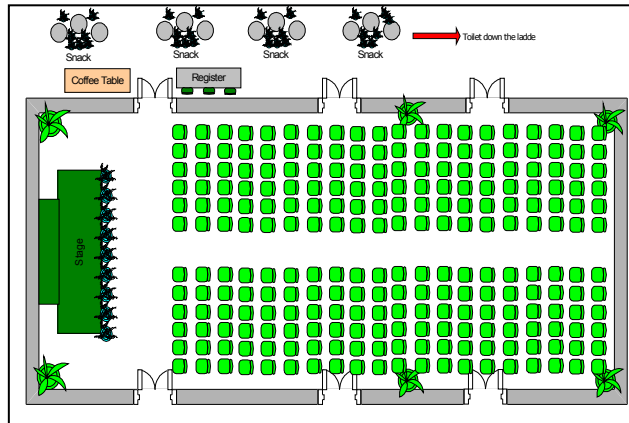

CAPACITY

ROOM	Rental Rate (Bath)	DIMENSIONS W x L x H	AREA (sq.m.)	Theater	Classroom	U Shape	I Shape	Buffet	Cocktail	Surface
Jade Ballroom		12 x 30 x 4.8	360	400	200	90	80	180	350	Carpet
Jade I		10 x 12 x 4.8	120	100	60	45	40	60	70	Carpet
Jade II		10 x 12 x 4.8	120	100	60	45	40	60	70	Carpet
Jade III		10 x 12 x 4.8	120	100	60	45	40	60	70	Carpet
Emerald		09 x 10 x 4.8	90	60	40	30	25	50	60	Carpet
Topaz I,II,III		09 x 24 x 2.3	216	250	120	80	70	140	250	Ceramic
Topaz I		08 x 09 x 2.3	72	70	30	30	25	40	50	Ceramic
Topaz II		08 x 09 x 2.3	72	70	30	30	25	40	50	Ceramic
Topaz III		08 x 09 x 2.3	72	70	30	30	25	40	50	Ceramic
Chom Talay				-	-	-	-	60	120	Ceramic
Pool				-	-	-	-	80	150	Ceramic
Lower Pool				-	-	-	-	100	200	Ceramic
Dragon horse		44.5 x 26.6	1179	-	-	-	-	600	1,000	Ceramic

Remark: All room above mention are included stage and head table

STANDARD ROOM SET UP

Classroom

Theater

U Shape

I Shape

Buffet

STANDARD EQUIPMENT INCLUDED

UPPER FLOOR MEETING ROOM FLOOR PLAN JADE BALLROOM

Jade I

- Screen 4 x 4 Meter
- Screen 3.5 x 3.5 Meter
- LCD Projector
- 120 sq.m.
- Ceiling 4.8 m.
- CCTV

Jade II

- Screen 3.5 x 3.5 Meter
- LCD Projector
- 120 sq.m.
- Ceiling 4.8 m.
- CCTV

Jade III

- Screen 4 x 4 Meter
- Screen 3.5 x 3.5 Meter
- LCD Projector
- 120 sq.m.
- Ceiling 4.8 m.
- CCTV

TOPAZ I,II,III

Topaz I

- Mobile Screen 2 x 1.6 x 2.40 Meter
- LCD Projector
- 72 sq.m.
- Ceiling 2.3 m.
- CCTV