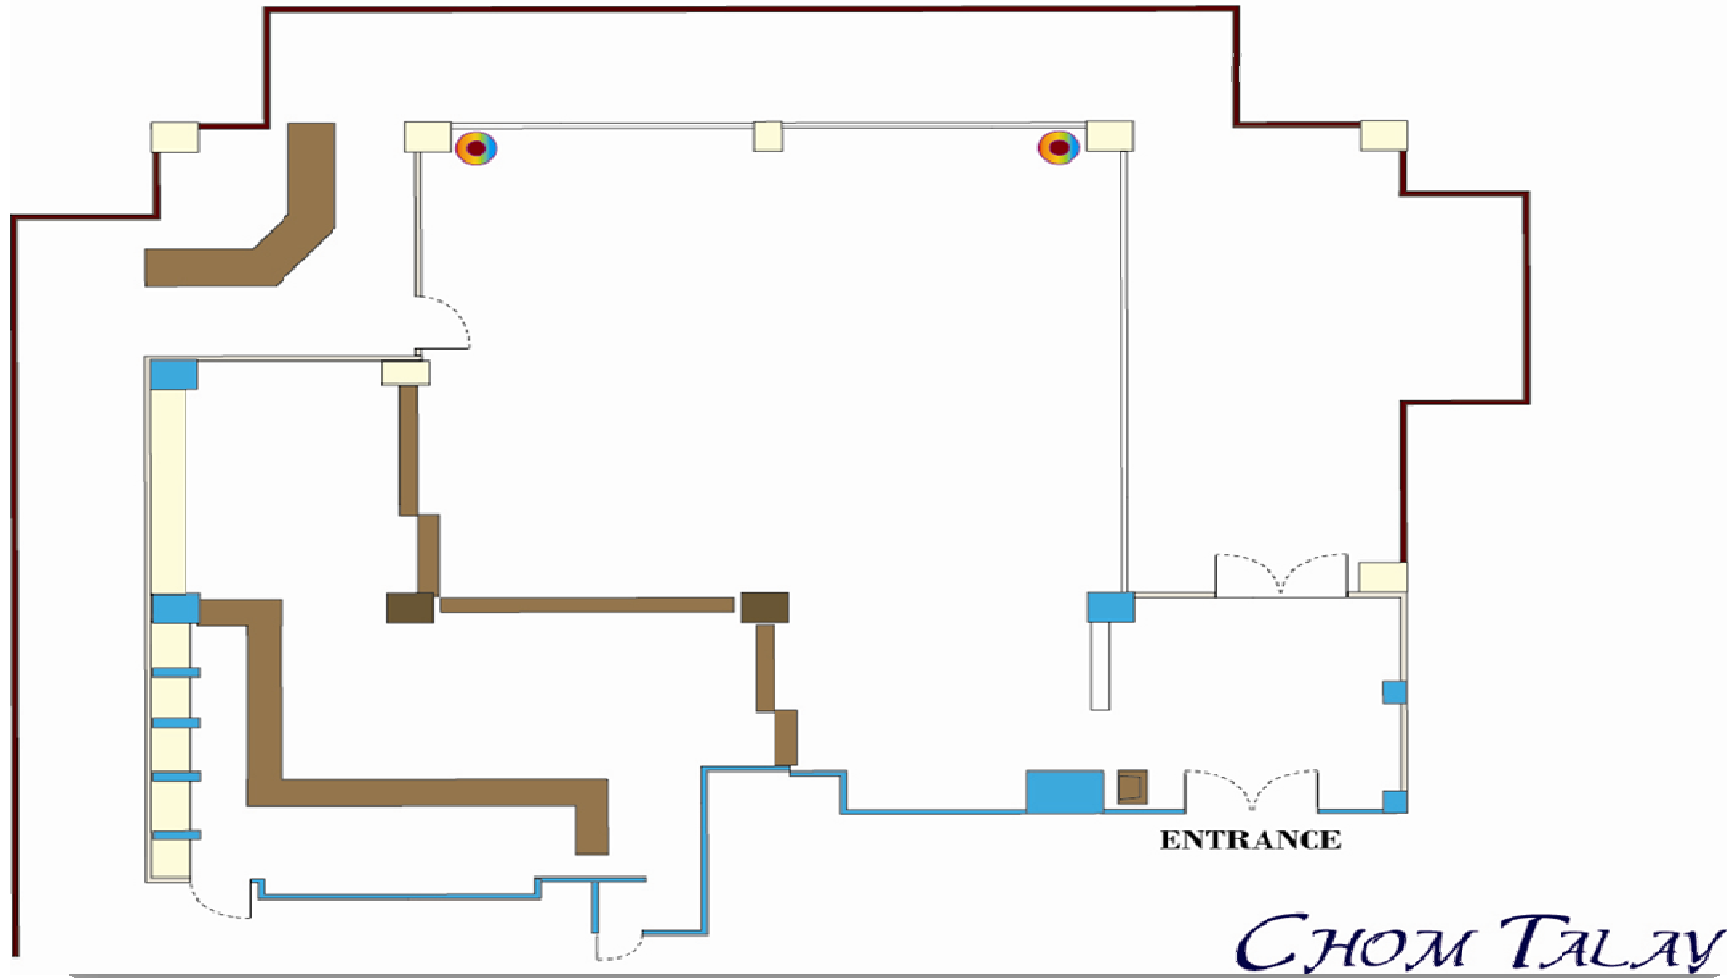

Topaz II

- Mobile Screen 2 x 1.6 x 2.40 Meter
- LCD Projector
- 72 sq.m.
- Ceiling 2.3 m.
- CCTV

Topaz III

- Mobile Screen 2 x 1.6 x 2.40 Meter
- LCD Projector
- 72 sq.m.
- Ceiling 2.3 m.
- CCTV

EMERALD

Emerald

- Fix Screen 3.5 x 3.5 Meter
- Mobile LCD Projector
- 90 sq.m.
- Ceiling 4.8 m.
- CCTV

DRAGON HORSE

Room 1722

Chom Talay

Lower Pool