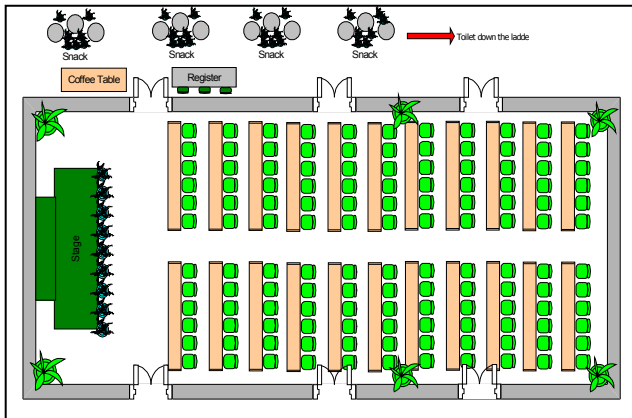

CAPACITY

ROOM	Rental Rate (Bath)	DIMENSIONS W x L x H	AREA (sq.m.)	Theater	Classroom	U Shape	I Shape	Buffet	Cocktail	Surface
Jade Ballroom		12 x 30 x 4.8	360	400	200	90	80	180	350	Carpet
Jade I		10 x 12 x 4.8	120	100	60	45	40	60	70	Carpet
Jade II		10 x 12 x 4.8	120	100	60	45	40	60	70	Carpet
Jade III		10 x 12 x 4.8	120	100	60	45	40	60	70	Carpet
Emerald		09 x 10 x 4.8	90	60	40	30	25	50	60	Carpet
Topaz I,II,III		09 x 24 x 2.3	216	250	120	80	70	140	250	Ceramic
Topaz I		08 x 09 x 2.3	72	70	30	30	25	40	50	Ceramic
Topaz II		08 x 09 x 2.3	72	70	30	30	25	40	50	Ceramic
Topaz III		08 x 09 x 2.3	72	70	30	30	25	40	50	Ceramic
Chom Talay				-	-	-	-	60	120	Ceramic
Pool				-	-	-	-	80	150	Ceramic
Lower Pool				-	-	-	-	100	200	Ceramic
Dragon horse		44.5 x 26.6	1179	-	-	-	-	600	1,000	Ceramic

Remark: All room above mention are included stage and head table

STANDARD ROOM SET UP

Classroom

Theater

U Shape

I Shape

Buffet

STANDARD EQUIPMENT INCLUDED

UPPER FLOOR MEETING ROOM FLOOR PLAN JADE BALLROOM

Jade I

- Screen 4 x 4 Meter
- Screen 3.5 x 3.5 Meter
- LCD Projector
- 120 sq.m.
- Ceiling 4.8 m.
- CCTV

Jade II

- Screen 3.5 x 3.5 Meter
- LCD Projector
- 120 sq.m.
- Ceiling 4.8 m.
- CCTV

Jade III

- Screen 4 x 4 Meter
- Screen 3.5 x 3.5 Meter
- LCD Projector
- 120 sq.m.
- Ceiling 4.8 m.
- CCTV

TOPAZ I,II,III

Topaz I

- Mobile Screen 2 x 1.6 x 2.40 Meter
- LCD Projector
- 72 sq.m.
- Ceiling 2.3 m.
- CCTV