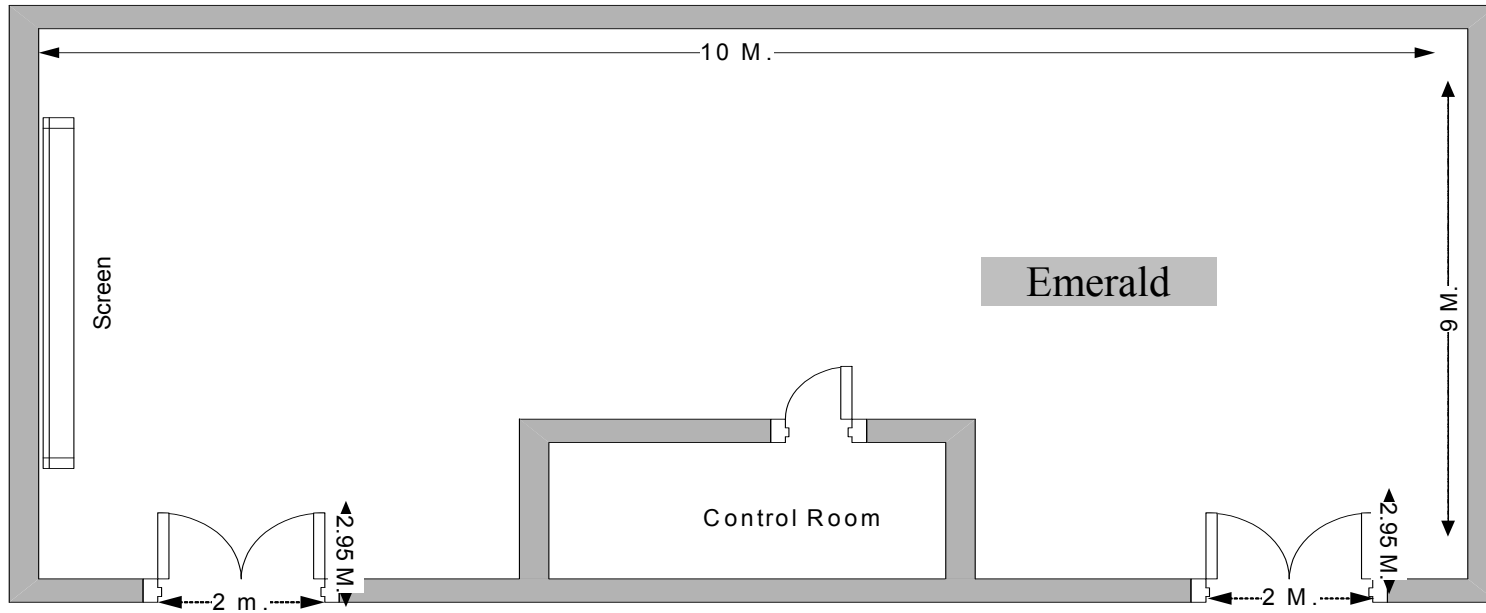

UPPER FLOOR MEETING ROOM FLOOR PLAN JADE BALLROOM

Jade I

- Screen 4 x 4 Meter
- Screen 3.5 x 3.5 Meter
- LCD Projector
- 120 sq.m.
- Ceiling 4.8 m.
- CCTV

Jade II

- Screen 3.5 x 3.5 Meter
- LCD Projector
- 120 sq.m.
- Ceiling 4.8 m.
- CCTV

Jade III

- Screen 4 x 4 Meter
- Screen 3.5 x 3.5 Meter
- LCD Projector
- 120 sq.m.
- Ceiling 4.8 m.
- CCTV

TOPAZ I,II,III

Topaz I

- Mobile Screen 2 x 1.6 x 2.40 Meter
- LCD Projector
- 72 sq.m.
- Ceiling 2.3 m.
- CCTV

Topaz II

- Mobile Screen 2 x 1.6 x 2.40 Meter
- LCD Projector
- 72 sq.m.
- Ceiling 2.3 m.
- CCTV

Topaz III

- Mobile Screen 2 x 1.6 x 2.40 Meter
- LCD Projector
- 72 sq.m.
- Ceiling 2.3 m.
- CCTV

EMERALD

Emerald