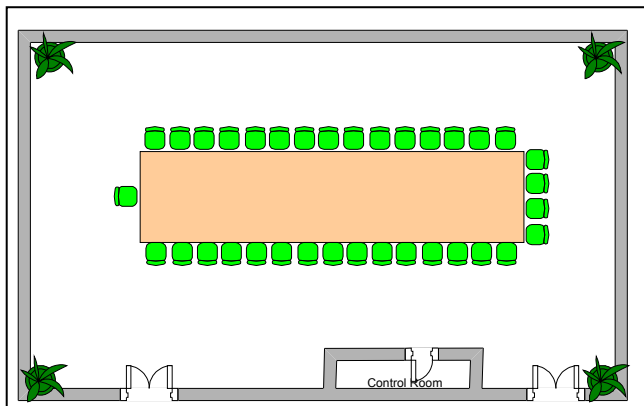

CAPACITY

ROOM	Rental Rate (Bath)	DIMENSIONS W x L x H	AREA (sq.m.)	Theater	Classroom	U Shape	I Shape	Buffet	Cocktail	Surface
Jade Ballroom		12 x 30 x 4.8	360	400	200	90	80	180	350	Carpet
Jade I		10 x 12 x 4.8	120	100	60	45	40	60	70	Carpet
Jade II		10 x 12 x 4.8	120	100	60	45	40	60	70	Carpet
Jade III		10 x 12 x 4.8	120	100	60	45	40	60	70	Carpet
Emerald		09 x 10 x 4.8	90	60	40	30	25	50	60	Carpet
Topaz I,II,III		09 x 24 x 2.3	216	250	120	80	70	140	250	Ceramic
Topaz I		08 x 09 x 2.3	72	70	30	30	25	40	50	Ceramic
Topaz II		08 x 09 x 2.3	72	70	30	30	25	40	50	Ceramic
Topaz III		08 x 09 x 2.3	72	70	30	30	25	40	50	Ceramic
Chom Talay				-	-	-	-	60	120	Ceramic
Pool				-	-	-	-	80	150	Ceramic
Lower Pool				-	-	-	-	100	200	Ceramic
Dragon horse		44.5 x 26.6	1179	-	-	-	-	600	1,000	Ceramic

Remark: All room above mention are included stage and head table

STANDARD ROOM SET UP

Classroom

Theater

U Shape

I Shape

Buffet

STANDARD EQUIPMENT INCLUDED

UPPER FLOOR MEETING ROOM FLOOR PLAN JADE BALLROOM

Jade I

- Screen 4 x 4 Meter
- Screen 3.5 x 3.5 Meter
- LCD Projector
- 120 sq.m.
- Ceiling 4.8 m.
- CCTV

Jade II

- Screen 3.5 x 3.5 Meter
- LCD Projector
- 120 sq.m.
- Ceiling 4.8 m.
- CCTV