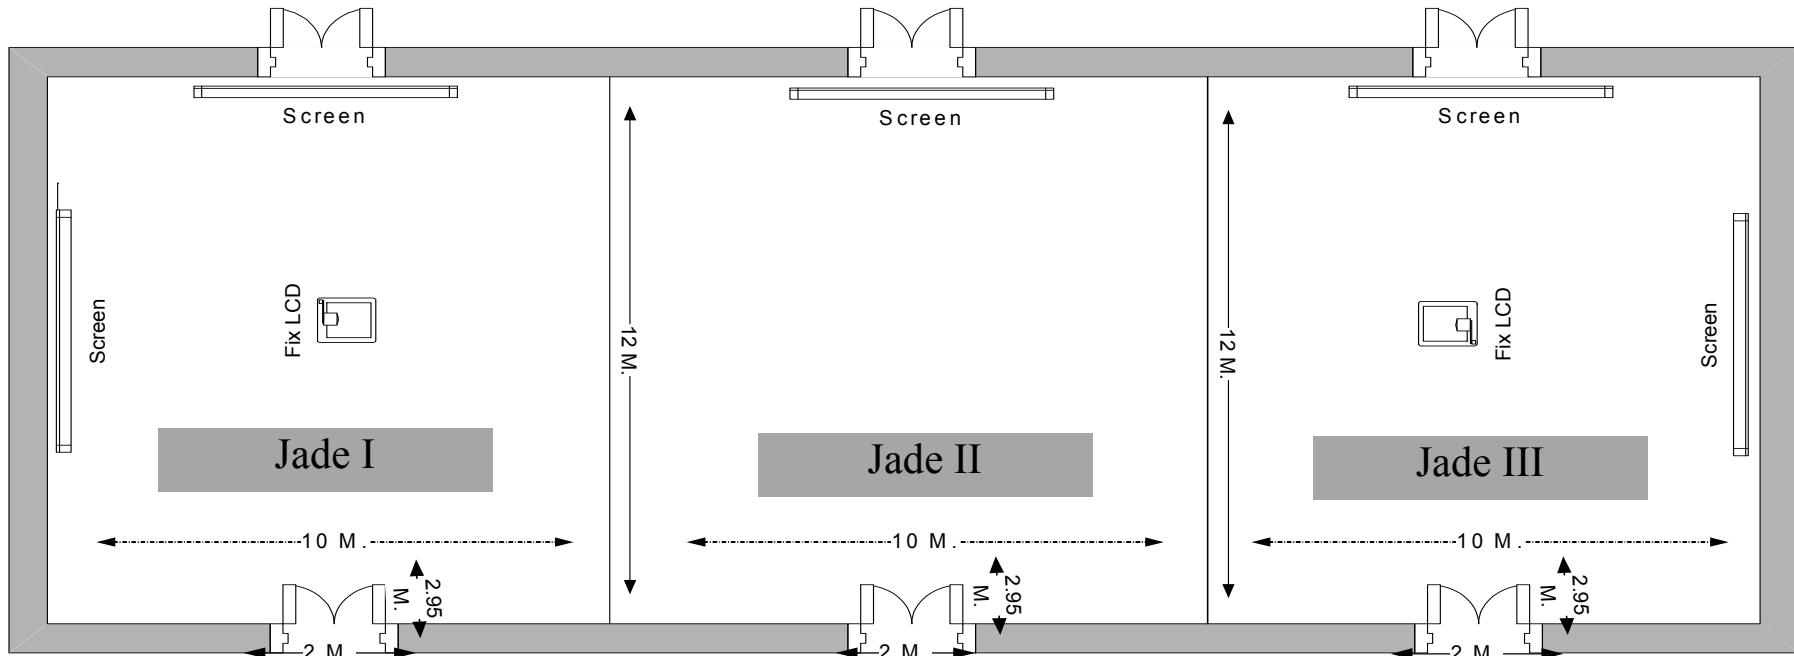

CAPACITY

ROOM	Rental Rate (Bath)	DIMENSIONS W x L x H	AREA (sq.m.)	Theater	Classroom	U Shape	I Shape	Buffet	Cocktail	Surface
Jade Ballroom		12 x 30 x 4.8	360	400	200	90	80	180	350	Carpet
Jade I		10 x 12 x 4.8	120	100	60	45	40	60	70	Carpet
Jade II		10 x 12 x 4.8	120	100	60	45	40	60	70	Carpet
Jade III		10 x 12 x 4.8	120	100	60	45	40	60	70	Carpet
Emerald		09 x 10 x 4.8	90	60	40	30	25	50	60	Carpet
Topaz I,II,III		09 x 24 x 2.3	216	250	120	80	70	140	250	Ceramic
Topaz I		08 x 09 x 2.3	72	70	30	30	25	40	50	Ceramic
Topaz II		08 x 09 x 2.3	72	70	30	30	25	40	50	Ceramic
Topaz III		08 x 09 x 2.3	72	70	30	30	25	40	50	Ceramic
Chom Talay				-	-	-	-	60	120	Ceramic
Pool				-	-	-	-	80	150	Ceramic
Lower Pool				-	-	-	-	100	200	Ceramic
Dragon horse		44.5 x 26.6	1179	-	-	-	-	600	1,000	Ceramic

Remark: All room above mention are included stage and head table

STANDARD ROOM SET UP

Classroom

Theater

U Shape

I Shape

Buffet

STANDARD EQUIPMENT INCLUDED

UPPER FLOOR MEETING ROOM FLOOR PLAN JADE BALLROOM

Jade I

- Screen 4 x 4 Meter
- Screen 3.5 x 3.5 Meter
- LCD Projector
- 120 sq.m.
- Ceiling 4.8 m.
- CCTV

Jade II

- Screen 3.5 x 3.5 Meter
- LCD Projector
- 120 sq.m.
- Ceiling 4.8 m.
- CCTV

Jade III

- Screen 4 x 4 Meter
- Screen 3.5 x 3.5 Meter
- LCD Projector
- 120 sq.m.
- Ceiling 4.8 m.
- CCTV

TOPAZ I,II,III

Topaz I

- Mobile Screen 2 x 1.6 x 2.40 Meter
- LCD Projector
- 72 sq.m.
- Ceiling 2.3 m.
- CCTV